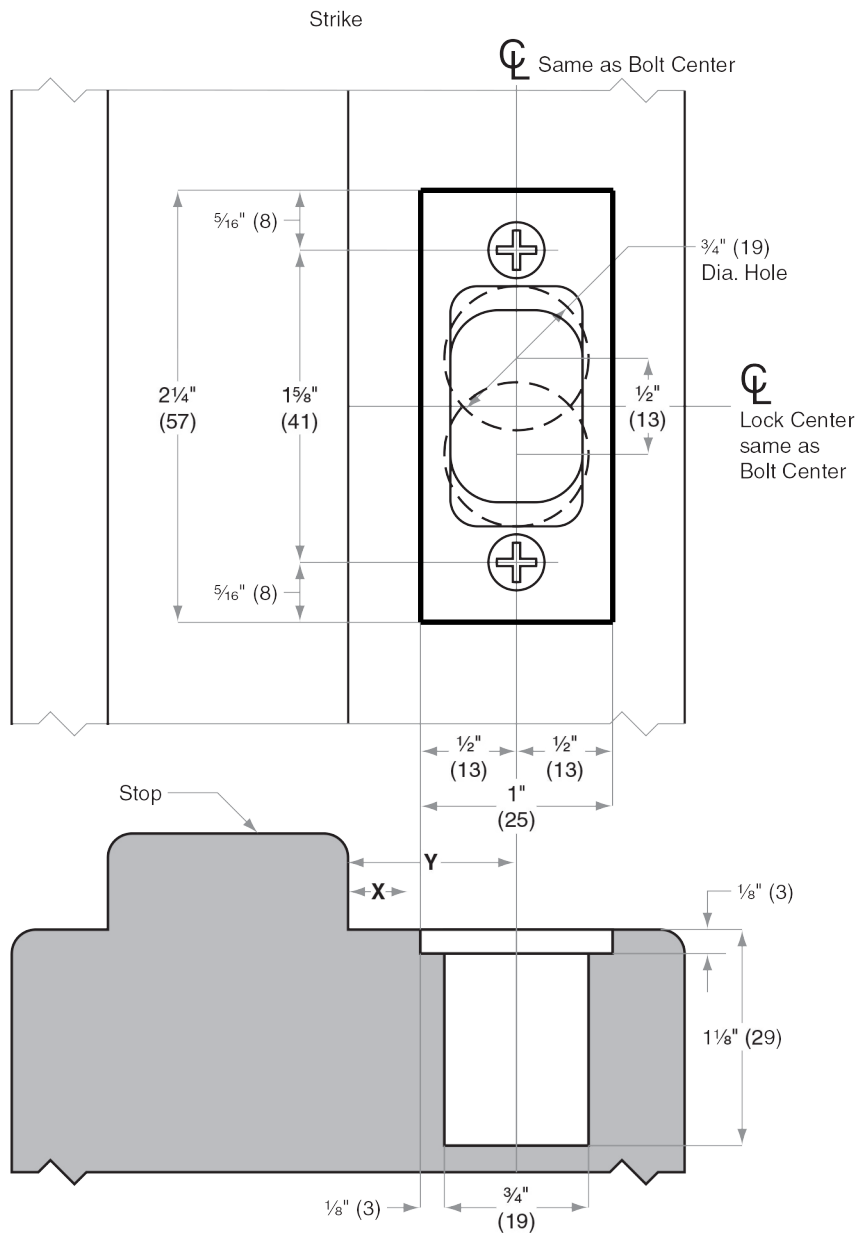

1. Dimensions of X and Y are dependent on the door thickness.
2. Strike is for use with 1" (25mm) throw deadbolt functions.
3. When using door silencers, strike location on frames must be adjusted to its thickness.

FASTENERS:
 Size: # 8-32 Screws, Phillips Flat

6605 Flotilla St.
 City of Commerce
 CA 90040 USA
 Tel: (323) 888-6601
 FAX: (323) 888-6699
 Website: cal-royal.com
 Email: sales@cal-royal.com

| | | | | | |
|-------------------------------|--|--|--|---------------------------------------|--|
| ITEM NO.: DBS1214SC | | DESCRIPTION: DEADBOLT STRIKE, SQUARE CORNER 1" x 2-1/4" | | SCALE: 1 : 1 | |
| PAGE: 1 of 1 | | UNIT: inches (mm) | | VERSION: ver.1.0 rev. 04/14 | |
| | | | | BY: adg | |