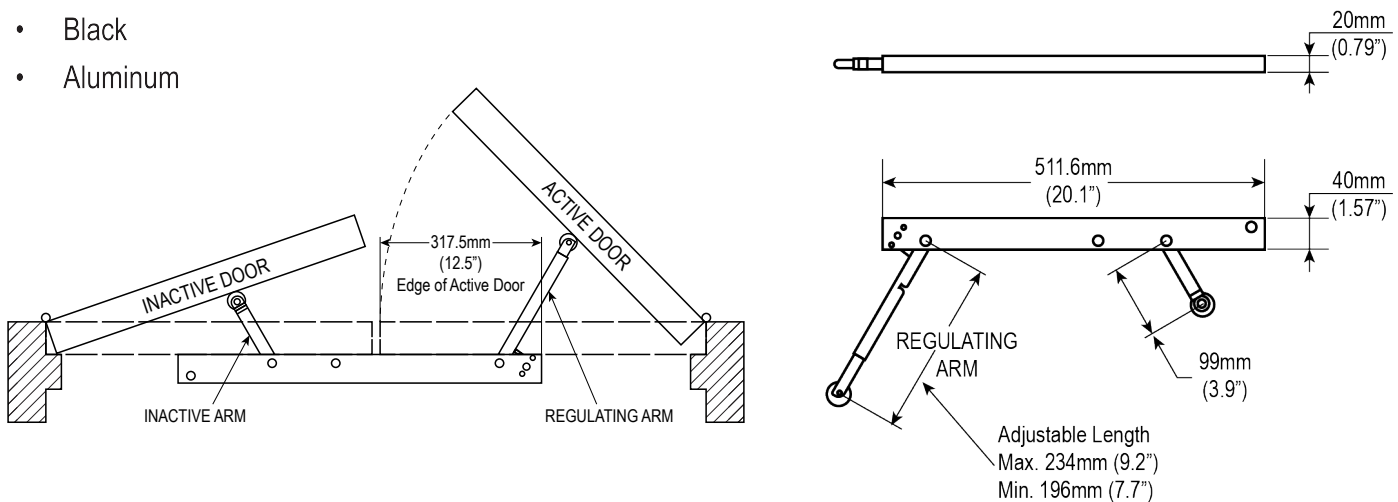

Finish

- Black
- Aluminum

CAL-ROYAL PRODUCTS, INC.

6605 Flotilla St., City of Commerce, CA 90040 U.S.A.
Phone: (323) 888-6601 • (800) 876-9258 • Fax: (323) 888-6699 • (800) 222-3316
Email: sales@cal-royal.com • Website: www.cal-royal.com

The illustration and technical description in this cut sheet is current as of the date in the version date on the right. Cal-Royal Product reserves the right to, and may, on occasions, make changes and/or improvements in designs and dimensions without prior notice.

2018 01
VERSION NO.1
YEAR PRINTED

© Cal-Royal Products, Inc. 2018