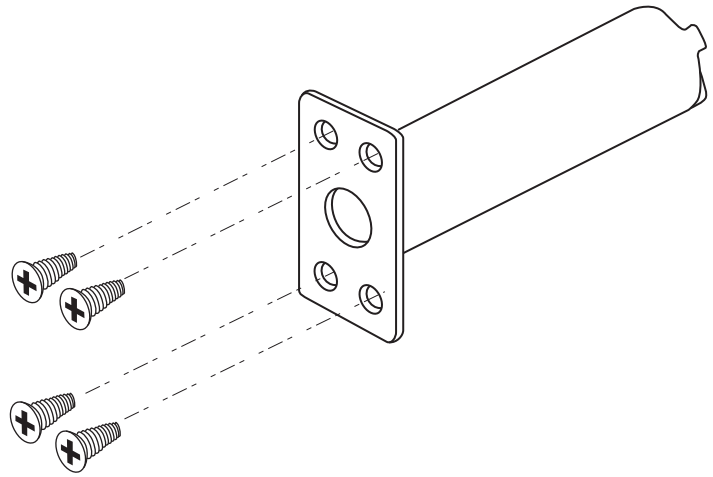

DESCRIPTION	QTY.
AUXILLIARY FIRE LATCH ASSEMBLY	1
#6 X 3/6" TYPE AB FLAT HEAD SCREW	4
STRIKE HOLE PLUG	1

STRIKE HOLE PLUG

**STRIKE HOLE PLUG  
DOOR LEAF**

**AUXILLIARY FIRE LATCH ASSEMBLY  
DOOR LEAF**

6605 Flotilla St.  
City of Commerce  
CA 90040 USA  
Tel: (323) 888-6601  
FAX: (323) 888-6699  
Website: cal-royal.com  
Email: sales@cal-royal.com

ITEM NO:	DESCRIPTION:	SCALE:	SCALE:
AUXAUTOFLM-1	AUXILLIARY FIRE LATCH ASSEMBLY	NOT TO SCALE	PAGE 1 of 1
ANSI:	UNIT:	VERSION:	BY:
	inches [mm]	ver. 1.0 rev. 04/12	bteves/adg