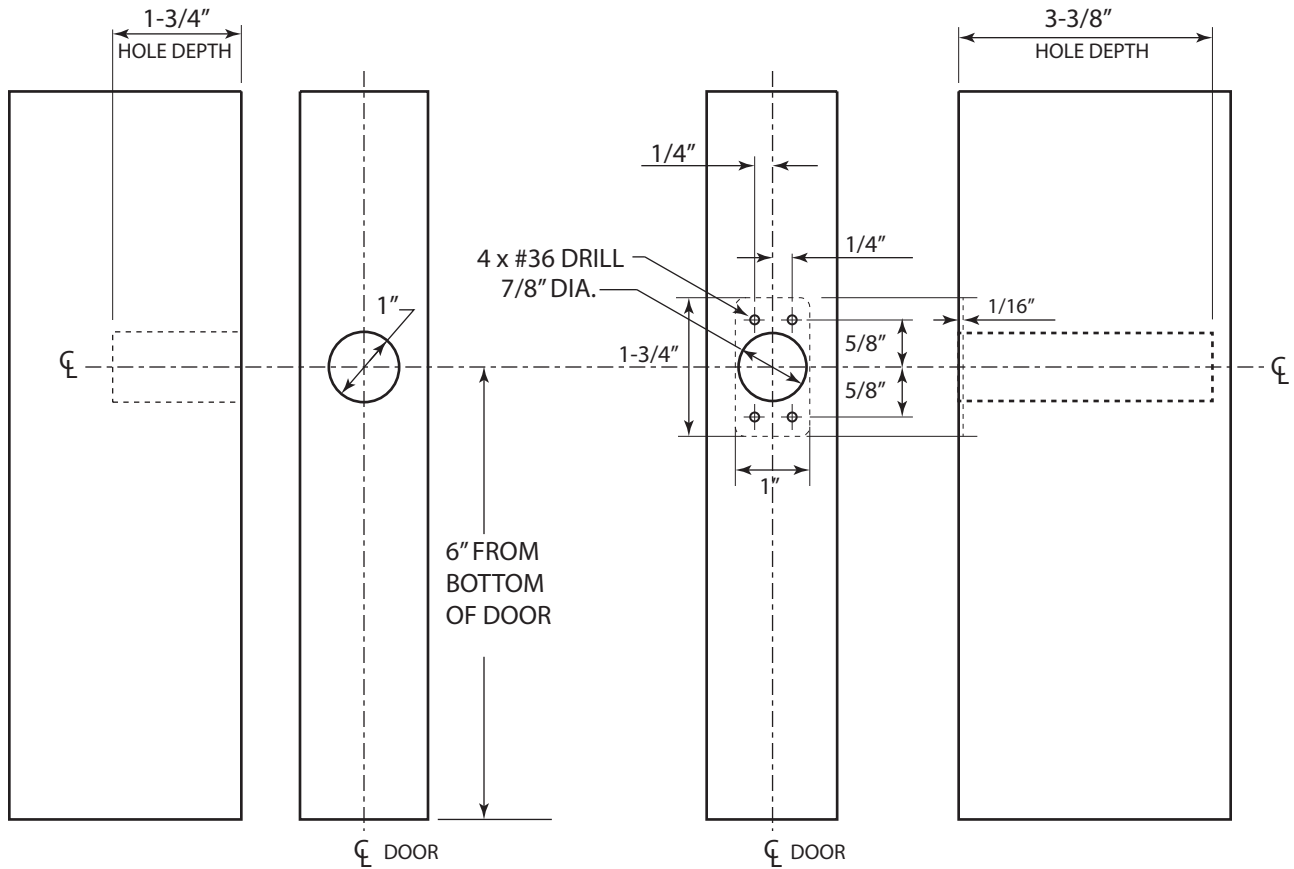

DESCRIPTION	QTY.
AUXILLIARY FIRE LATCH ASSEMBLY	1
#6 X 3/6" TYPE AB FLAT HEAD SCREW	4
STRIKE HOLE PLUG	1

STRIKE HOLE PLUG

**STRIKE HOLE PLUG  
DOOR LEAF**

**AUXILLIARY FIRE LATCH ASSEMBLY  
DOOR LEAF**

6605 Flotilla St.  
City of Commerce  
CA 90040 USA  
Tel: (323) 888-6601  
FAX: (323) 888-6699  
Website: cal-royal.com  
Email: sales@cal-royal.com

ITEM NO:	DESCRIPTION:	SCALE:	SCALE:
AUXAUTOFLM-1	AUXILLIARY FIRE LATCH ASSEMBLY	NOT TO SCALE	PAGE 1 of 1
ANSI:	UNIT:	VERSION:	BY:
	inches [mm]	ver. 1.0 rev. 04/12	bteves/adg